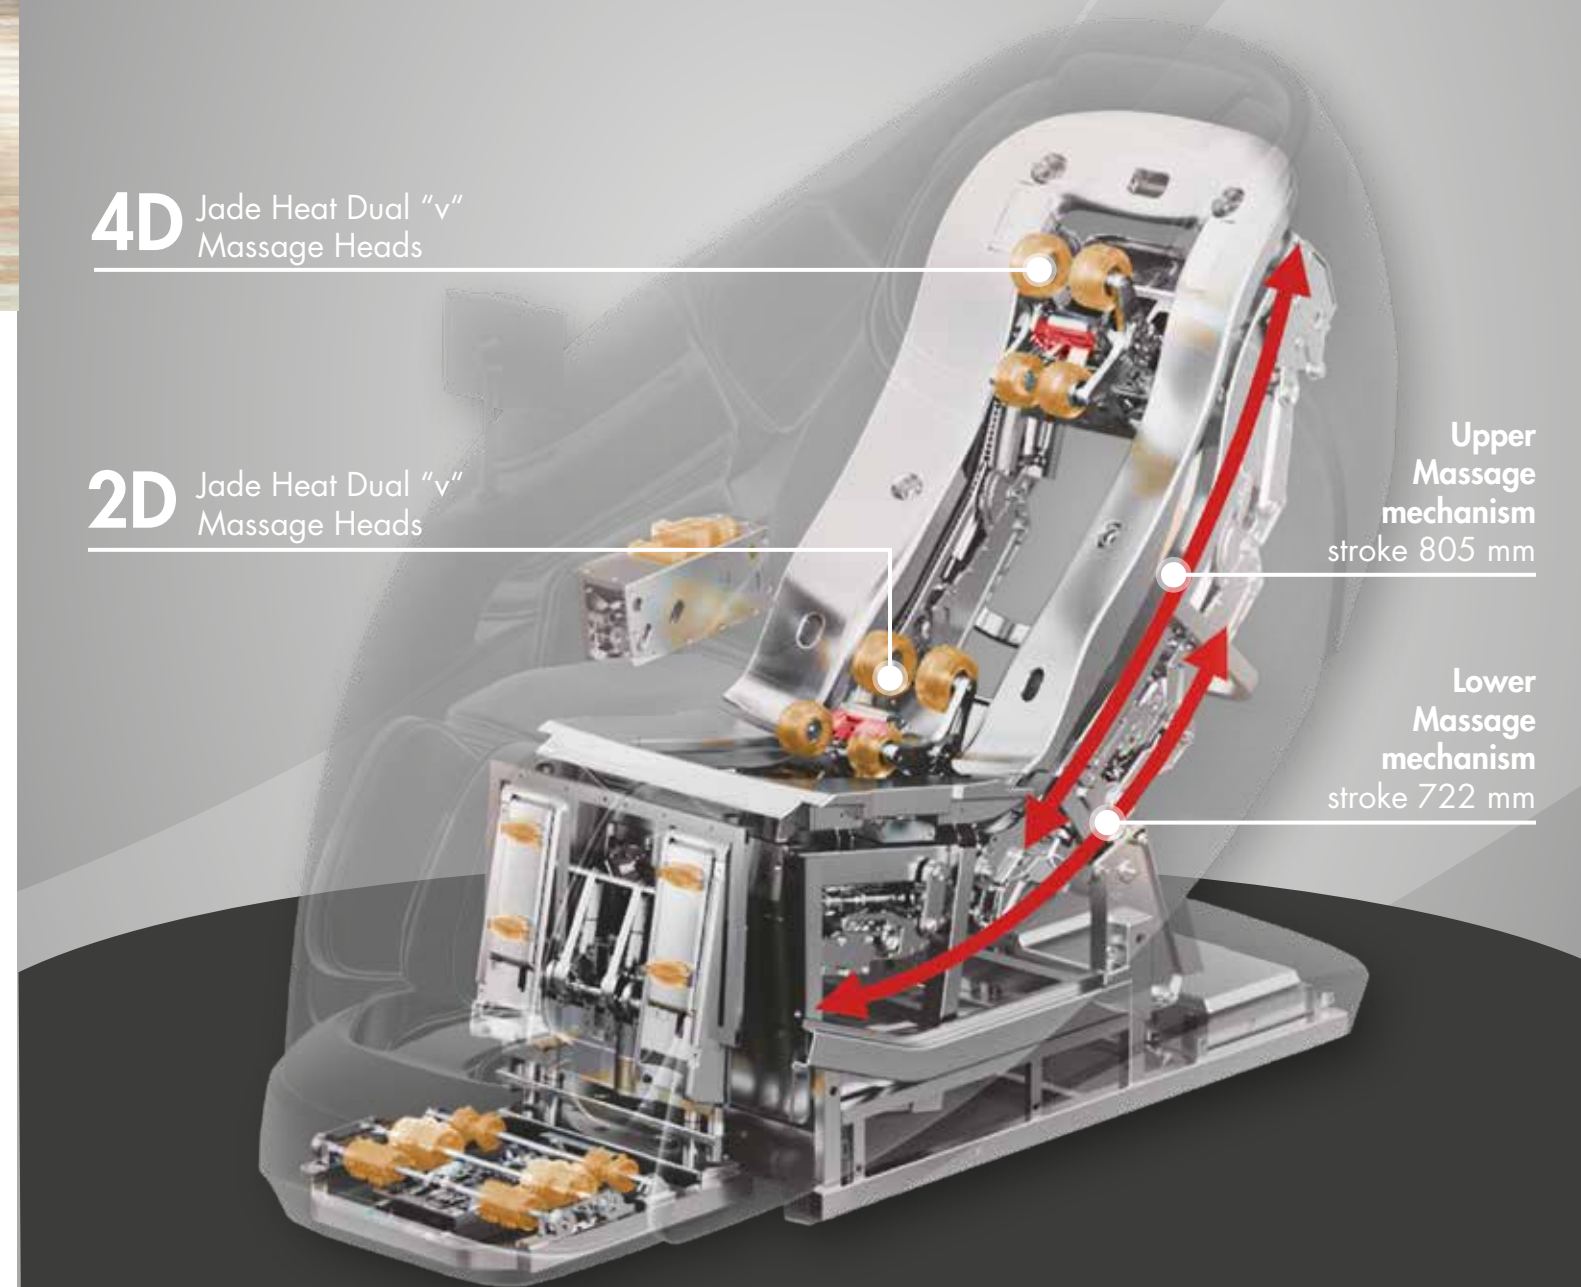

**4D + 2D
DUAL MASSAGE HEADS
FOR AN UNIQUE MASSAGE**

Simulated movements of the upper and lower massage mechanisms.

4D Jade Heat Dual "v" Massage Heads

2D Jade Heat Dual "v" Massage Heads

BRAINTRONICS®

The human brain is a complex organ - consisting of countless neurons that constantly produce tiny electrical impulses. Every thought, every sound and every impression, is transmitted through the tiny electrical impulses; it is the language of the brain. The sum of these impulses produces a graphic waveform. These waves are called brain waves.

And now you can use these brain waves actively! With the innovative combination of braintronics® audio stimulation, guided meditation and soothing massage, you can achieve various states of relaxation. With Casada, you can unleash the power of your brainwaves and achieve a new level of relaxation and well-being. Whether you want to sustainably improve your concentration, deeply relax or simply treat yourself - This unique combination of technology and wellness allows you to enjoy an incomparable experience of well-being.