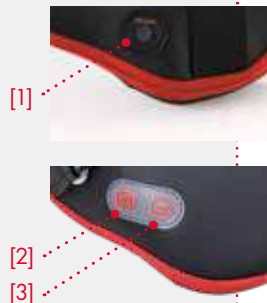

WIRELESS

Wireless massage device.

THUMB PRESSURE

Round massageheads, based on human thumb tips, grant a very delicate massage experience.

Optional

The additional active bands not only ensure the optimal placement of the Twist2Go. They also bring further advantages: You can regulate the pressure on the affected area to your own requirements and you can enjoy your Twist2Go massage without having to look for something to lean up against.

Control panel

- [1] On / Off
Use this button in order to start the Twist2Go. The function Kneading/Shiatsu and heating starts (3 sec.). In order to turn off the Twist2Go, press the button again for three seconds.
- [2] Heating
Press this button to activate and deactivate the heating function.
- [3] Speed
Press this button to switch between 2 different speed settings.